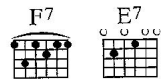

(Not that kind, it's not.) (Not that kind.)
No it's not for me. — Not — for me. — I said