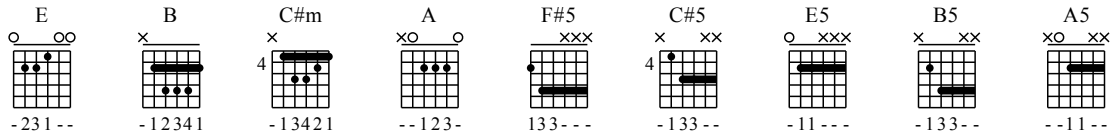

# Never Gonna Be Alone

Press F5 and read explanation!

Nickelback

Dark Horse

♩ = 150

## Verse

Chord progression: E B C#m A E B C#m A F#5 A

1

0	2	4	0	0	2	4	0	0	4	0
0	4	5	2	0	4	5	2	0	2	2
1	4	6	2	1	4	6	2	1	4	2
2	4	6	2	2	4	6	2	2	4	2
2	2	4	0	2	2	4	0	2	4	0
0	2	4	0	0	2	4	0	0	2	2

Chord progression: E B A E B A C#m B A Verse E B C#m A